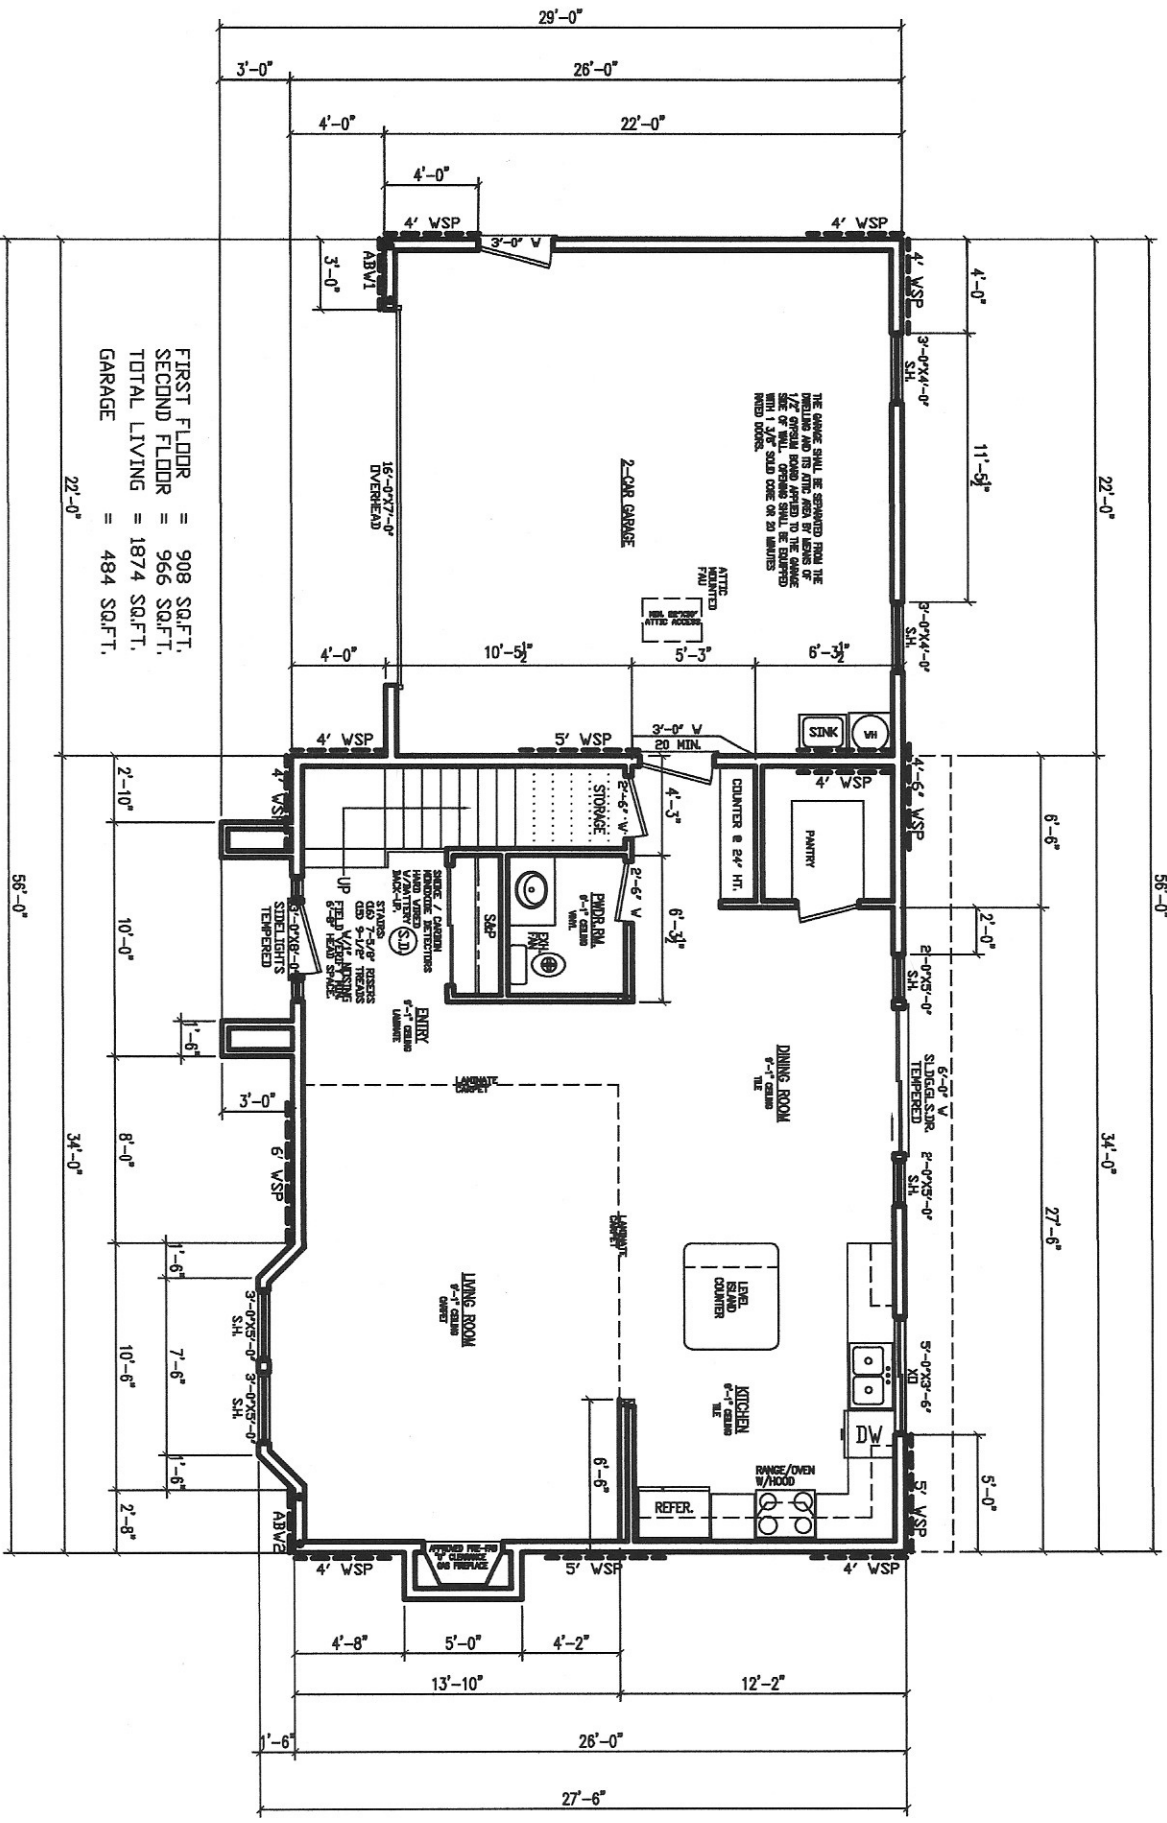

# Santium C Floor Plan

FIRST FLOOR = 908 SQ.FT.  
 SECOND FLOOR = 966 SQ.FT.  
 TOTAL LIVING = 1874 SQ.FT.  
 GARAGE = 484 SQ.FT.

Home may vary from drawing shown

# Santiam C Floor Plan

Home may vary from drawing shown