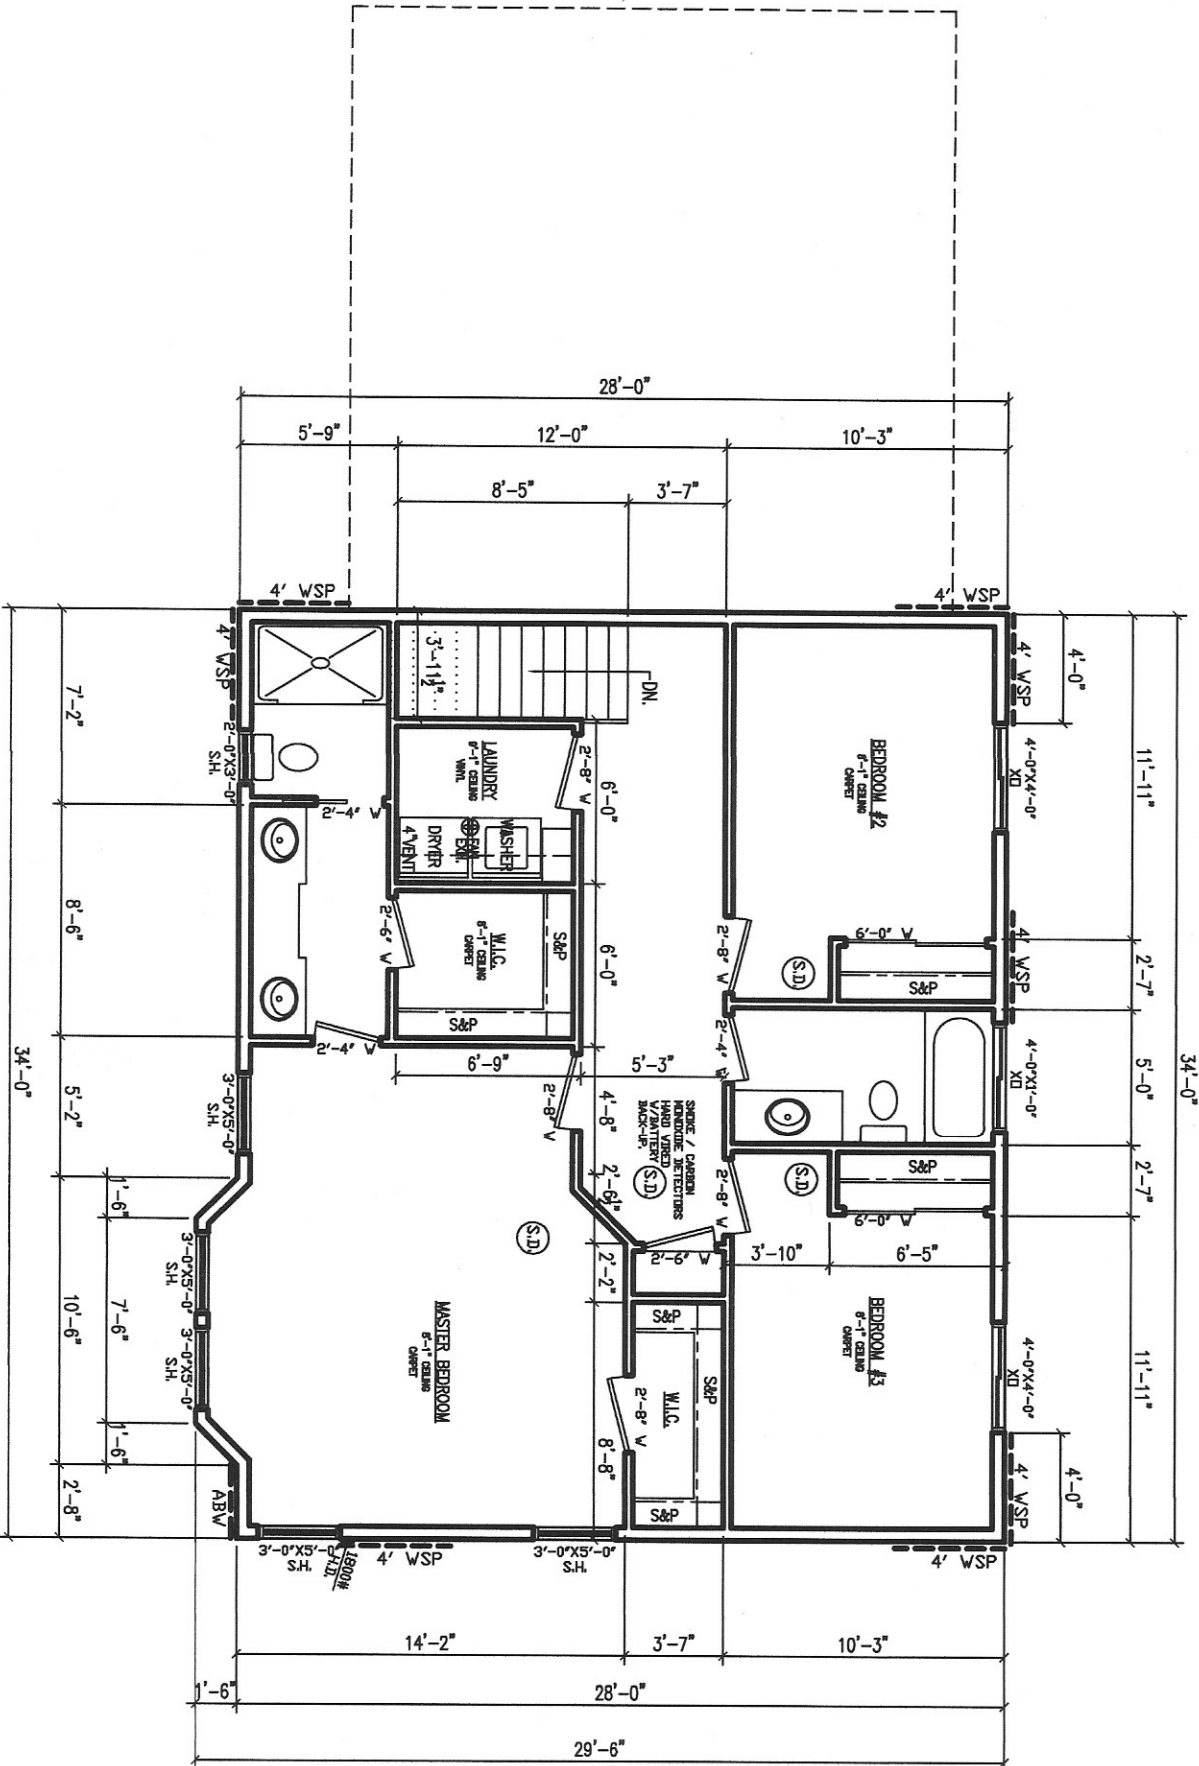

# Santium C Floor Plan

FIRST FLOOR = 908 SQ.FT.  
 SECOND FLOOR = 966 SQ.FT.  
 TOTAL LIVING = 1874 SQ.FT.  
 GARAGE = 484 SQ.FT.

Home may vary from drawing shown

# Santiam C Floor Plan

Home may vary from drawing shown